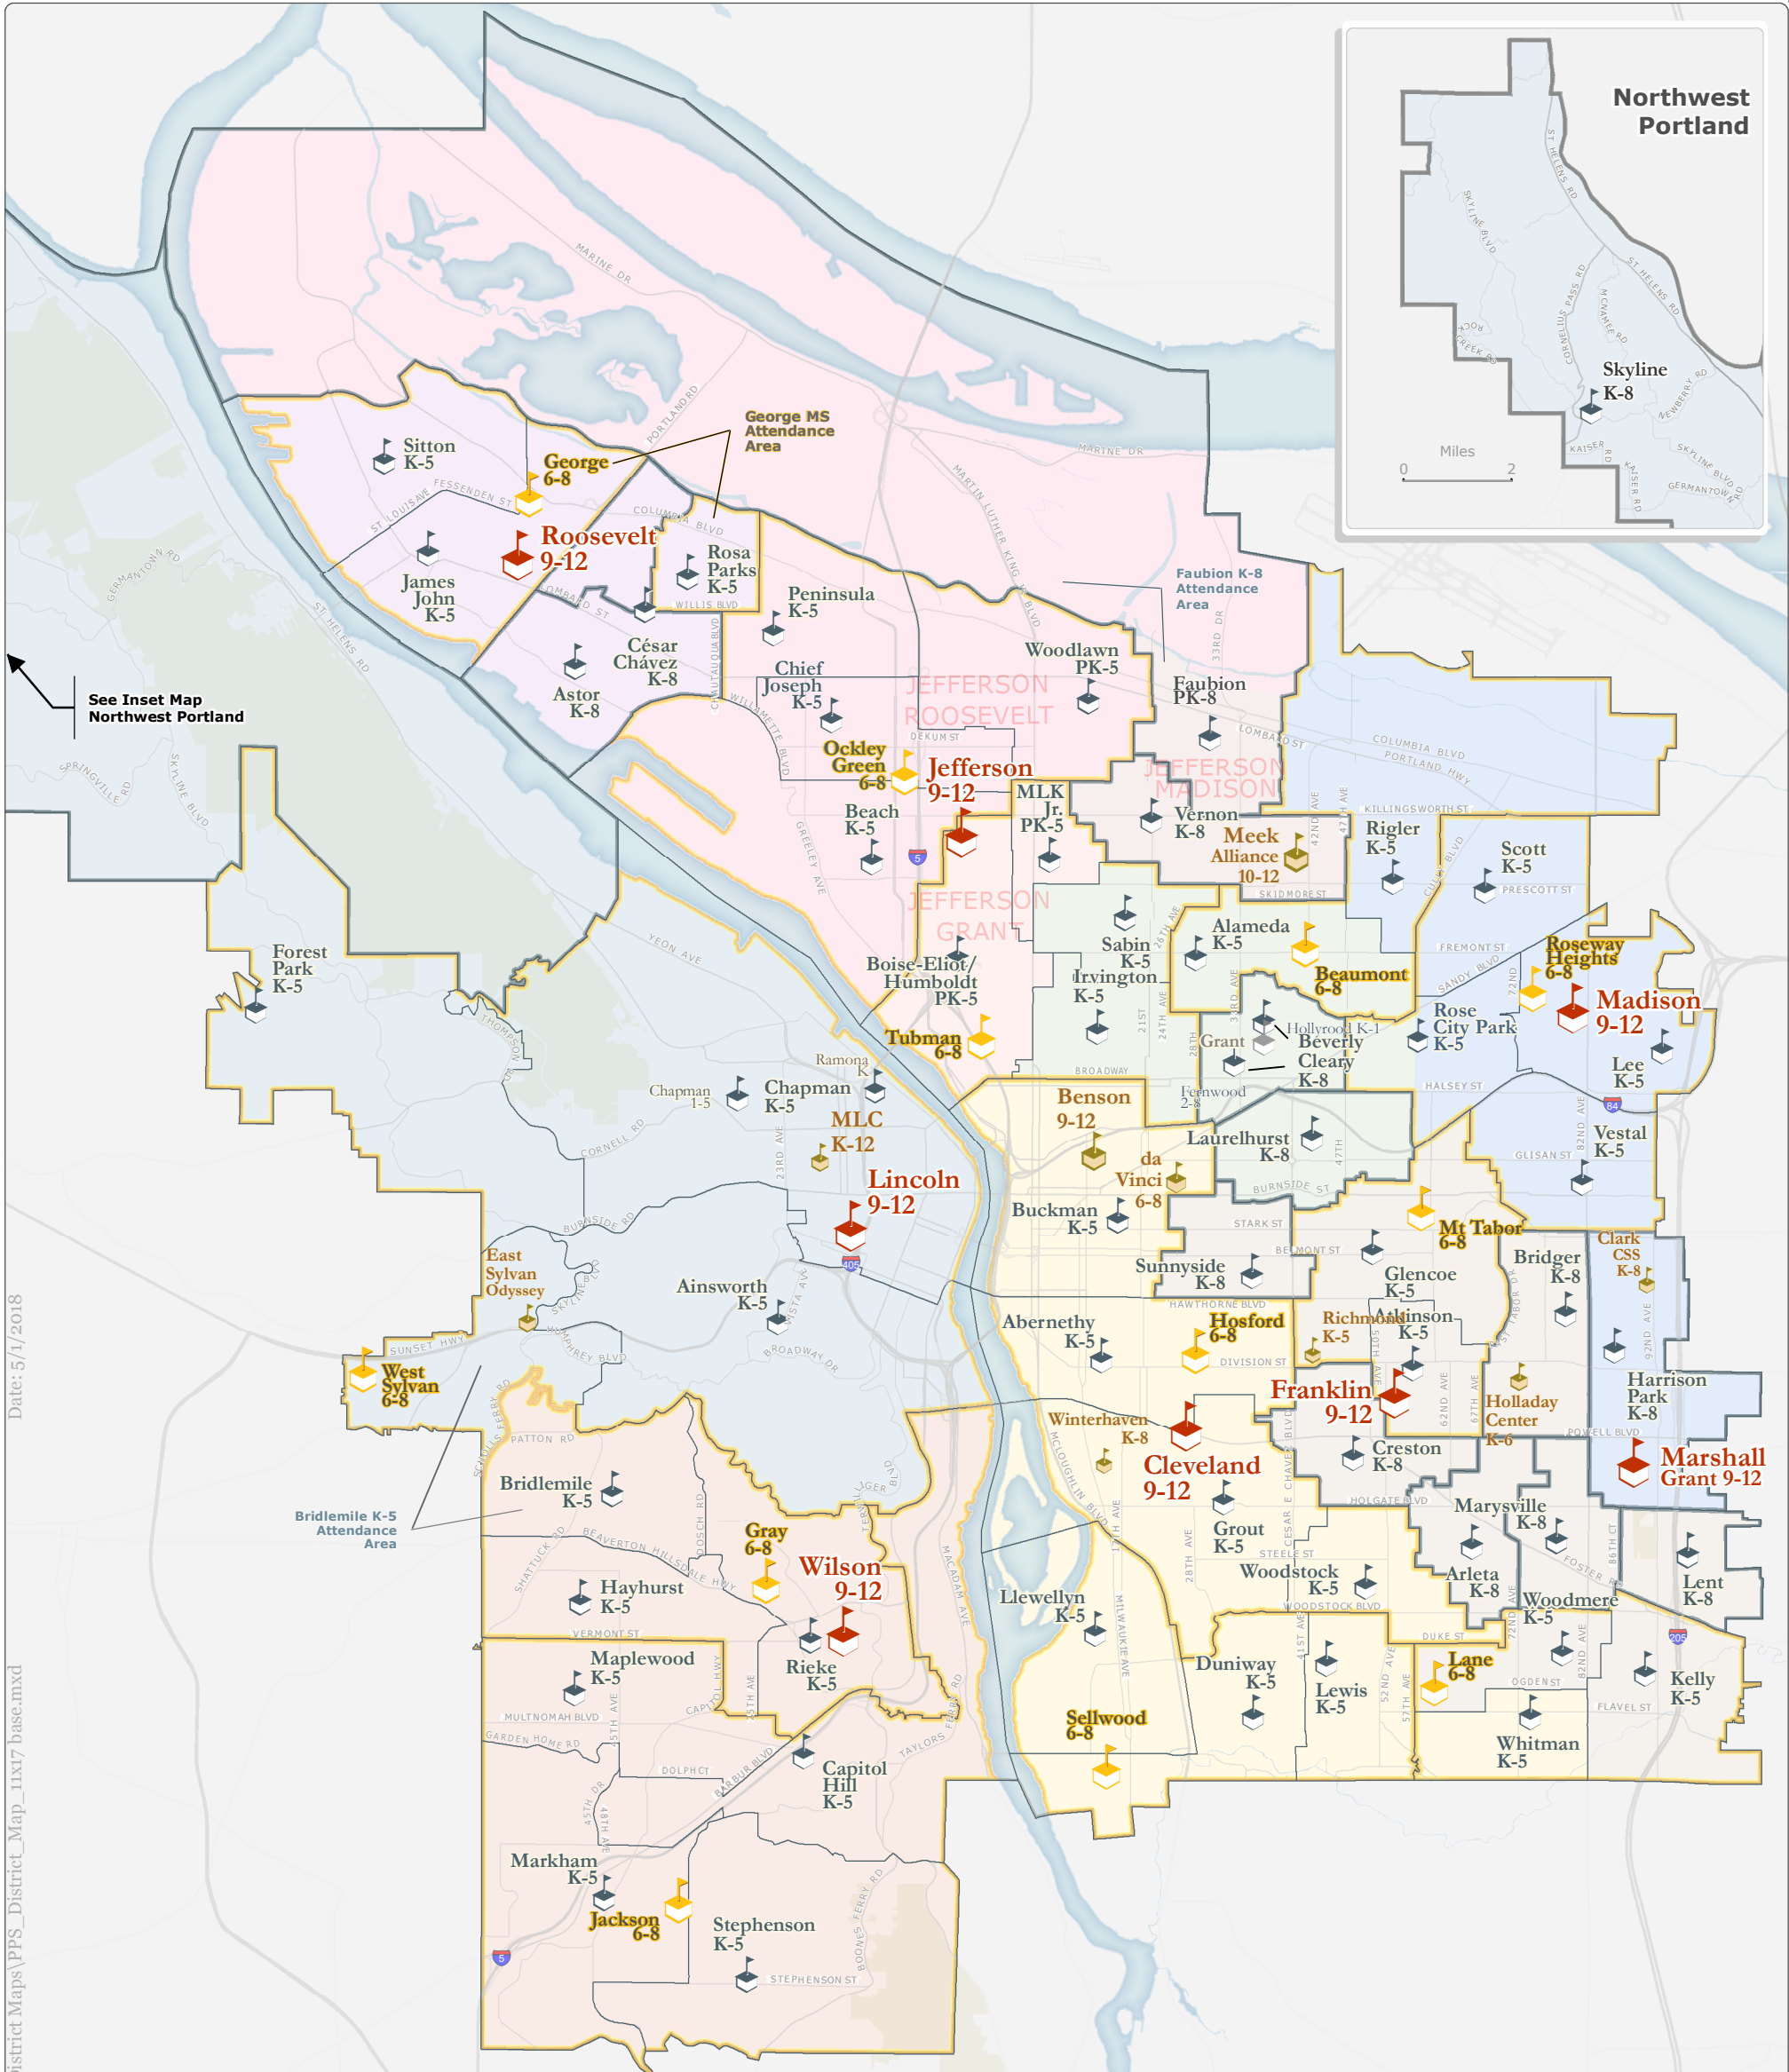

2018-19 Attendance Areas and Schools

Portland Public Schools is the largest of six school districts within the city of Portland, educating more than 49,000 students. Every K-12 student has a neighborhood school based on home address.

Date: 5/1/2018

Path: M:\PROJECTS\Projects_2018-19\PPS District Maps\PPS_District_Map_11x17_base.mxd

Notes

Beverly Cleary K-8 and Chapman K-5 reside at multiple sites.
Beverly Cleary:
Hollyrood K-1
Fernwood 2-8
Chapman:
Ramona K
Chapman 1-5

Grant 9-12 is temporarily located at the Marshall site.

The Willamette River is a functional boundary for all attendance areas.

Facts and Figures 2017-18

Student enrollment		Our students	
District schools	46,503	African American	9.3%
Community-based programs	1,035	Asian	7.1%
Special services programs	455	Latino	16.3%
Public charter schools	1,564	Native American/Alaskan Native	0.6%
Total	49,557	Multi-Racial - Asian/White	3.9%
Schools		Multi-Racial - Other Ancestries	6.9%
Elementary	32	Pacific Islander	0.7%
K-8 schools	25	White	56.1%
Middle schools	11	English language learners	7.4%
High schools	10	Eligible for free meals via Direct Cert.	23.6%
K-12	1	Receive special education services	14.1%
Total*	79		
Employees		Note: This is a snapshot of the school district. Actual student enrollment shifts daily, while PPS employees leave and new staff join throughout the year. Student enrollment figures are as of October 2017.	
Teachers	3,439	*PPS students also attend the Head Start Early Childhood Education program, 9 community-based programs, 7 charter schools, 4 alternative programs, and 11 special services programs.	
Classified Represented	2,031		
Licensed School Administrators	173		
Non-Represented	425		
Substitutes	866		
Other	666		
Total	7,600		

Legend

PPS School Sites

- High School
- Middle School
- K-5/K-8
- Special Programs

Boundaries

- K-5/K-8
- K-8 Areas
- MS Areas
- High School Clusters
- Coded by Color

Miles 0 1